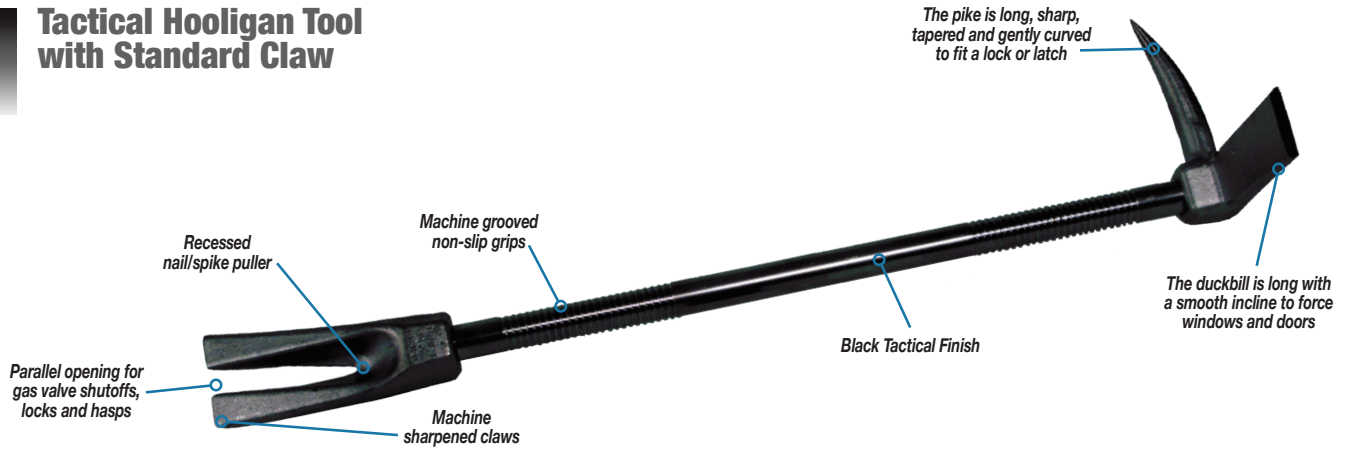

Tactical Hooligan Tool with Standard Claw

Part No.	Description	Length:		Net Weight:	
		in	cm	lb	kg
22-000599T	24 in / 61.0 cm Tactical Hooligan Tool	24.0	61.0	9.2	4.2
22-000600T	30 in / 76.2 cm Tactical Hooligan Tool (pictured)	30.0	76.2	10.6	4.8
22-000601T	36 in / 91.4 cm Tactical Hooligan Tool	36.0	91.4	11.9	5.4
22-000602T	42 in / 106.7 cm Tactical Hooligan Tool	42.0	106.7	13.3	6.0

Tactical Hooligan Tool with Metal Cutting Claw

Part No.	Description	Length:		Net Weight:	
		in	cm	lb	kg
22-000622T	30 in / 76.2 cm Tactical Hooligan - Metal Cutting Claw	30.0	76.2	10.6	4.8
22-000623T	36 in / 91.4 cm Tactical Hooligan - Metal Cutting Claw (pictured)	36.0	91.4	11.9	5.4
22-000624T	42 in / 106.7 cm Tactical Hooligan - Metal Cutting Claw	42.0	106.7	13.3	6.0

Tactical SPF (Single Piece Forged) Hooligan

Part No.	Description	Length:		Net Weight:	
		in	cm	lb	kg
22-000680T	30 in / 76.2 cm Tactical SPF Hooligan	30.0	76.2	9.7	4.4