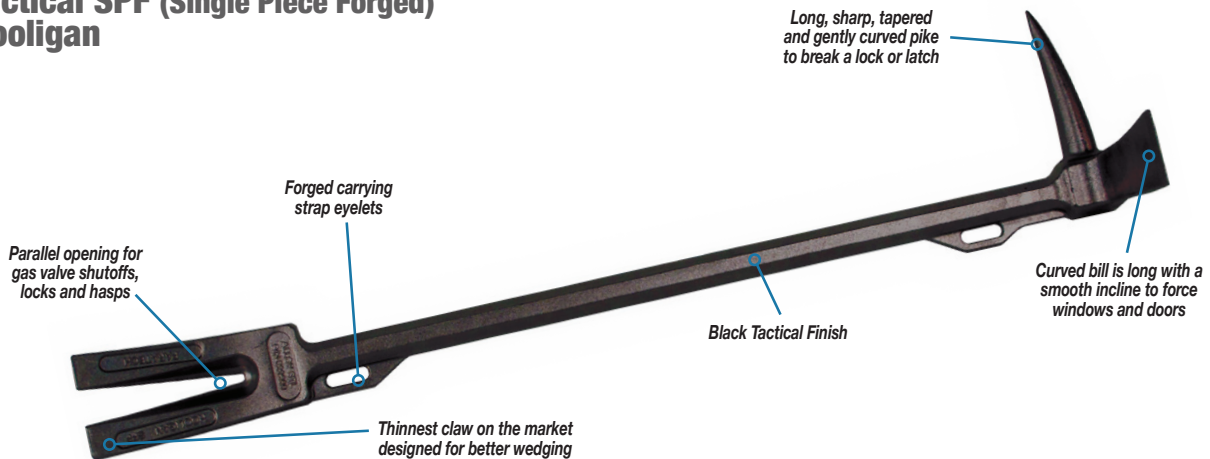

Tactical Hooligan Tool with Standard Claw

Part No.	Description	Length:		Net Weight:	
		in	cm	lb	kg
22-000599T	24 in / 61.0 cm Tactical Hooligan Tool	24.0	61.0	9.2	4.2
22-000600T	30 in / 76.2 cm Tactical Hooligan Tool (pictured)	30.0	76.2	10.6	4.8
22-000601T	36 in / 91.4 cm Tactical Hooligan Tool	36.0	91.4	11.9	5.4
22-000602T	42 in / 106.7 cm Tactical Hooligan Tool	42.0	106.7	13.3	6.0

Tactical Hooligan Tool with Metal Cutting Claw

Part No.	Description	Length:		Net Weight:	
		in	cm	lb	kg
22-000622T	30 in / 76.2 cm Tactical Hooligan - Metal Cutting Claw	30.0	76.2	10.6	4.8
22-000623T	36 in / 91.4 cm Tactical Hooligan - Metal Cutting Claw (pictured)	36.0	91.4	11.9	5.4
22-000624T	42 in / 106.7 cm Tactical Hooligan - Metal Cutting Claw	42.0	106.7	13.3	6.0

Tactical SPF (Single Piece Forged) Hooligan

Part No.	Description	Length:		Net Weight:	
		in	cm	lb	kg
22-000680T	30 in / 76.2 cm Tactical SPF Hooligan	30.0	76.2	9.7	4.4